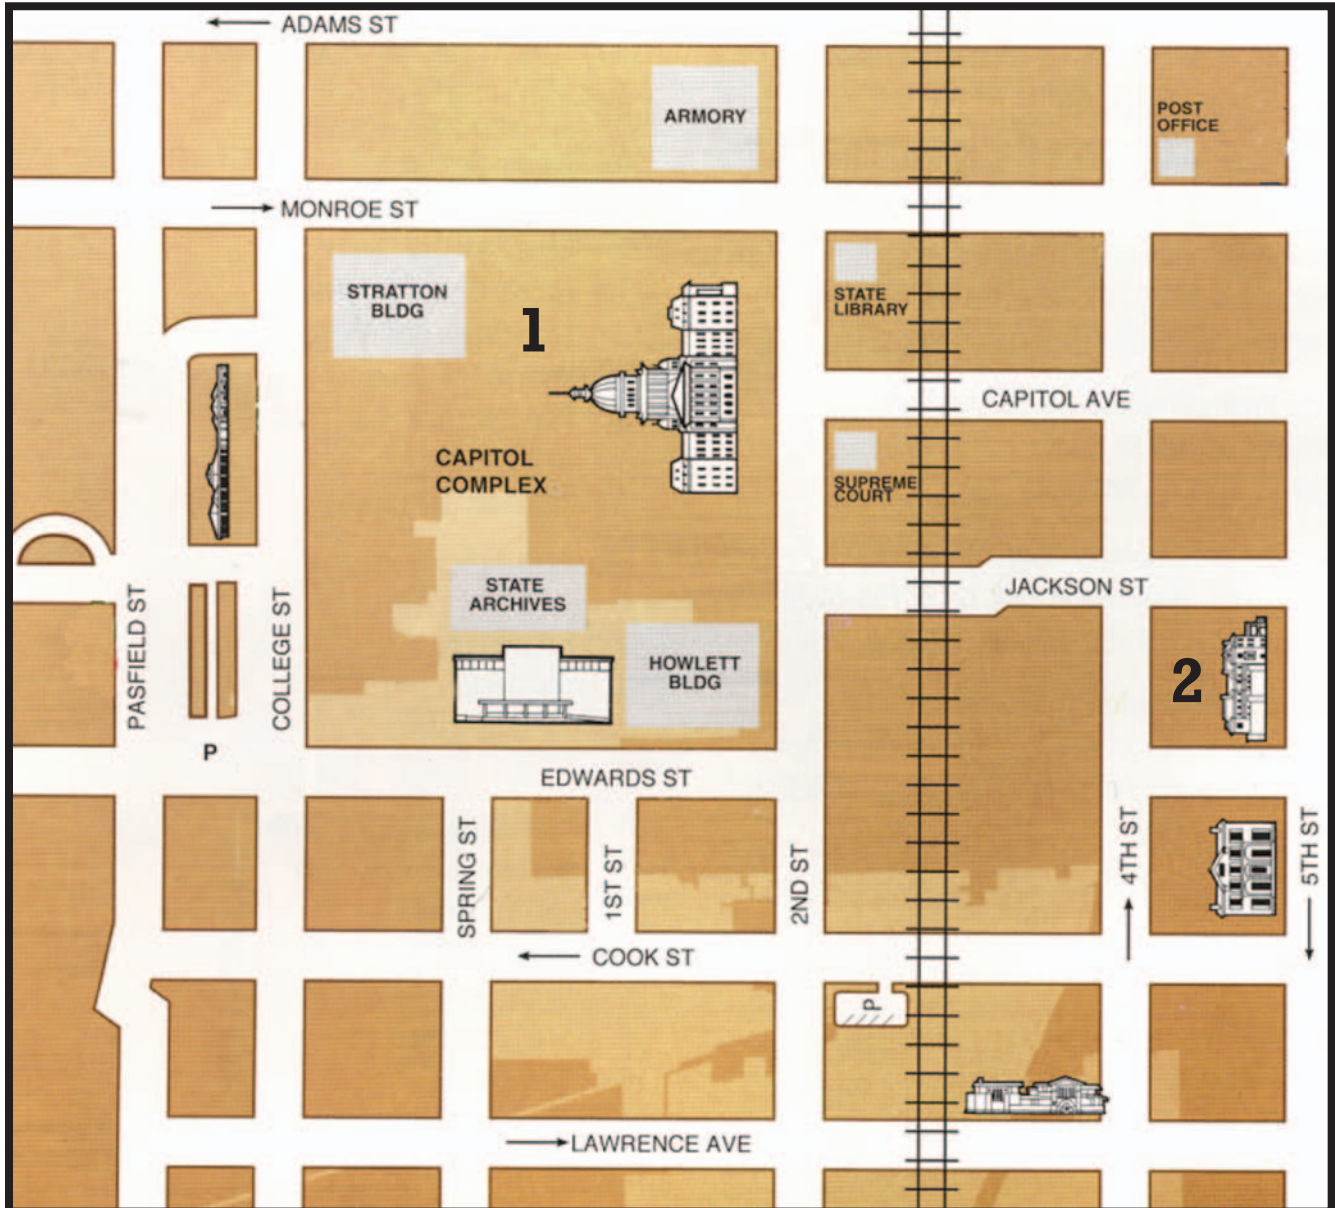

Driving directions for St. John's Lutheran Church to the Capitol:

From:

St. John's Lutheran Church
2477 W. Washington Street
Springfield, IL 62702

To:

The Capitol
301 S. 2nd Street
Springfield, IL 62701

- Head east (1.1 miles) on W. Washington St. toward Dickinson Rd.
- Turn right at S. Amos Ave., travel 0.1 miles
- Turn left at W. Monroe St. and go 1.3 miles to 301 S. 2nd St.

Directions questions? Call 630/453-1869

- 1.** The Statehouse and adjoining Stratton Building
Visits with legislators; prayer service in the Rotunda.
- 2.** Executive Mansion (Governor's Mansion)
Cocktail reception with legislators; Paul Simon
Courage in Public Service Award presentation.